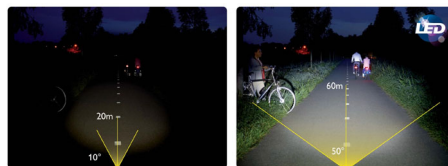

Motorcycle performance

Motorcycle performance: up to 60 metres homogeneous road illumination