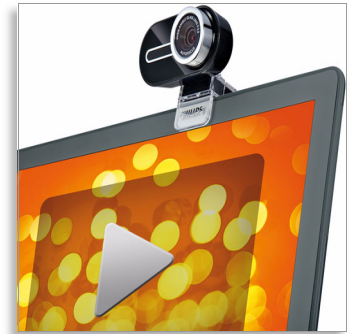

Philips
Notebook webcam

SPZ6500

Your worldwide webcam

True 2.0 megapixels

Enjoy high quality videos and photos in true 2 megapixels. My autofocus gives you sharp images without manual adjustment and my wide angle lens lets you and your family fit in the best viewing field. I'm a great, light travel companion.

Take me anywhere

- Small and sleek, perfectly easy to carry with you
- Scratch-resistant protective lens cover
- By-pack clamp mounts easily on your notebook and monitor

Raising the bar for personal video calling

- True 2 megapixels for high quality video
- Enhanced photo resolution to 8 megapixels
- Autofocus for razor sharp videos and photos
- Wide angle lens allows more people in frame
- Skype high quality video certified
- Pixel Plus 2 for better detail, depth and clarity
- Digital Natural Motion for flicker-free video

The number of Mega Pixels is a key determinant of image quality. The 2.0 Mega Pixels CMOS sensor gives you the kind of high quality video images not previously associated with webcams.

Skype high quality video