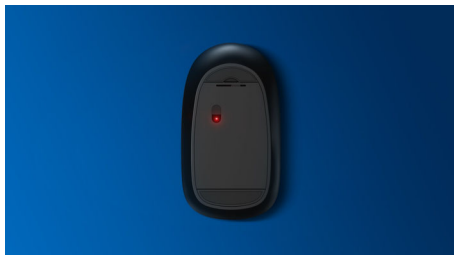

Wireless keyboard-mouse combo
2.4 GHz Wireless Bluetooth 3.0/5.0, Detachable palm rest, Up to 3200 DPI (adjustable)

SPT6607B/00

Highlights

Smooth optical tracking

High-definition optical tracking for smooth control