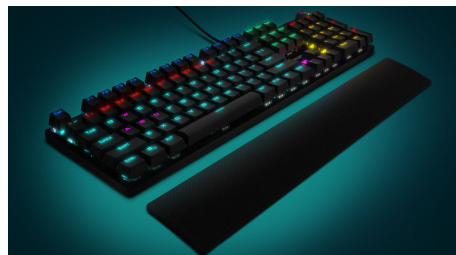

### Stylish design

Stylish, slim and compact design makes your desktop more clean and simple.

### Detachable palm rest

This magnetic palm rest can be easily connected to or detached from the keyboard as needed. It gently protects your wrists, so that you are free from exhaustion even after a long time gaming.