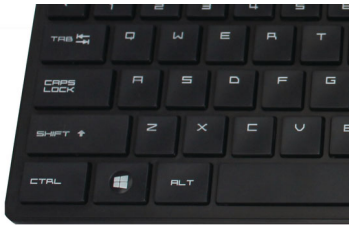

Comfortable accurate control

- High definition optical tracking for smooth control
- Comfortable ergonomic mouse design feels great
- Ambidextrous shape feels good in right or left hand

Philips reliability

- Keys last millions of keystrokes for durability
- Water resistant design for cleaning and occasional spills

PHILIPS

Keyboard-mouse combo
3 buttons 2.4GHz Wireless, Optical Sensor

SPT6501BB/00

Highlights

Wireless connection

Strong 2.4GHz plug it and forget it wireless for simplicity

Familiar keyboard layout

Familiar layout for easy typing

Quiet-typing

Low-profile keys for comfortable quiet typing

Thin profile design

Thin profile design looks great on your desk

Smooth optical tracking

High definition optical tracking for smooth control

Comfortable ergonomic design

Comfortable ergonomic mouse design feels great

Ambidextrous mouse design