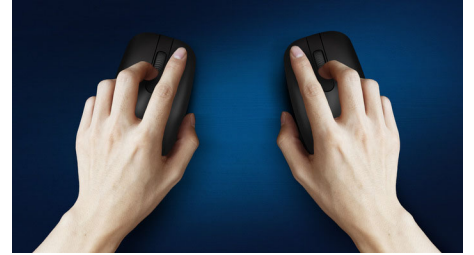

Comfortable accurate control

- High definition optical tracking for smooth control
- Comfortable ergonomic mouse design feels great
- Ambidextrous shape feels good in right or left hand

Philips reliability

Wireless connection

Strong 2.4GHz plug it and forget it wireless for simplicity

Familiar keyboard layout

Familiar layout for easy typing

Quiet-typing

Low-profile keys for comfortable quiet typing

Thin profile design

Thin profile design looks great on your desk

Smooth optical tracking

High definition optical tracking for smooth control

Comfortable ergonomic design

Comfortable ergonomic mouse design feels great

Ambidextrous mouse design