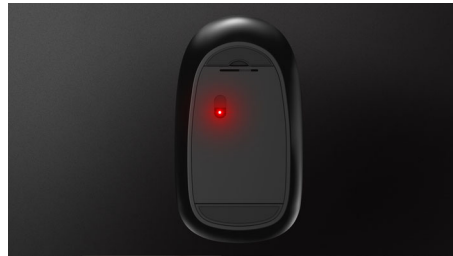

Comfortable accurate control

- High definition optical tracking for smooth control
- Comfortable ergonomic mouse design feels great
- Ambidextrous shape feels good in right or left hand

Philips reliability

- Keys last millions of keystrokes for durability
- Water resistant design for cleaning and occasional spills

PHILIPS

Keyboard-mouse combo
3 buttons 2.4GHz Wireless, Optical Sensor

SPT6501BB/00

Highlights

Wireless connection

Strong 2.4GHz plug it and forget it wireless for simplicity

Familiar keyboard layout

Familiar layout for easy typing

Quiet-typing

Low-profile keys for comfortable quiet typing

Thin profile design

Thin profile design looks great on your desk

Smooth optical tracking

High definition optical tracking for smooth control

Comfortable ergonomic design

Comfortable ergonomic mouse design feels great

Ambidextrous mouse design