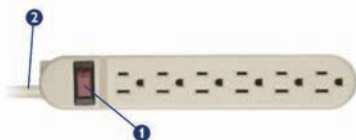

PHILIPS

EN Features

1. On/Off Switch with built-in 15-amp circuit breaker
2. 2.5ft Cord

ES Características

1. Interruptor de encendido y apagado con disyuntor de 15 amp
2. Cable de 76 cm

Think Green, Save Energy

Flip this surge protector to OFF and completely stop all stand-by power to your equipment.* It's good for your pocket and for the planet!

*Note turning the power completely off will erase memory of recordable devices such as TiVO, DVR, DVD, requiring re-programming when power is turned on. If this is undesirable for the application, please consider other methods of energy savings.