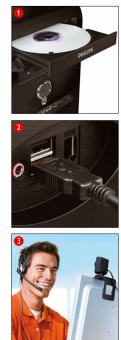

Philips
Webcam

Easy

SPC535NC

Webcam easy

Keep in touch

Skype certification guarantees high-quality video chatting with 1.3 Mega Pixels resolution, 3x digital zoom and noise reduction. Plug & play simplicity makes staying in touch incredibly easy, and there's even a Philips multimedia headset.

Natural video at higher resolutions

- 1.3 Mega Pixels resolution (interp.) for extra image quality
- Smooth image with 30 frames per second video
- 3x digital zoom for superb close-ups
- Face tracking automatically follows your face
- Rotating body to aim the camera wherever you want
- Skype Certified

Clear and natural voice

- Noise reduction enhances clarity of speech
- Multimedia headset and head mic for best sound quality

Easy as 1-2-3

- Easy set-up and use
- Compatible with all instant messaging services
- Take, archive and manage images with VLounge
- Snapshot button lets you take great instant photos