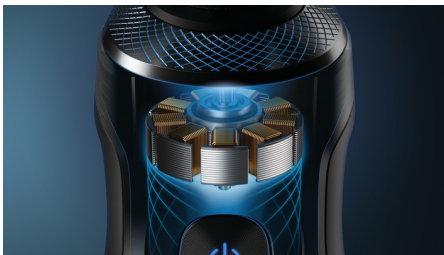

## NanoTech Dual Precision blades

With up to 150.000 cutting actions per minute, the NanoTech Dual Precision blades deliver extremely close results at skin level. Hardened with nano particles, the 72 self-sharpening blades have extra strong and long lasting sharp edges for an ultimate closeness at all times.

## High-control suspension system

Philips' high-precision suspension system ensures the perfect blade position, so that every cut is performed at maximum precision, avoiding pulling and discomfort.

## Top-spin digital motor

Philips' most advanced digital motor has the highest turning power. This ensures maximum efficiency for a precise shave no matter the facial contour or hair density.