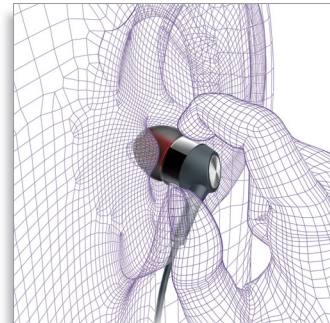

Highlights

Contoured earhook

The earhook stays put behind your ear even when you're on the move, keeping the earphone comfortably in place and sounding great. is the part contacting the back of your ears and keep the headphones on your ears

24k Gold-plated plug

Rest assured that the precious metal gold finishing on the plug will give you a more reliable connection for better quality audio.

Air cushioned caps

Air in between the cap and the driver gives you a soft feel like a pillow as it reduces the pressure on your ears.

Bass beat vents

Bass beat vents allow air movement for better sound with a deep rich bass

Flexi-grip design

The soft flexi-grip material that the body of the headphone is sheathed in enhances its performance and extends its durability. It protects the cable connection from damage that otherwise could occur due to repeated bending of the headphone body from frequent contact with the user's fingertips when being put on and removed.