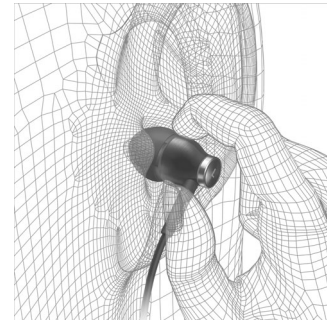

Highlights

Contoured earhook

The earhook stays put behind your ear even when you're on the move, keeping the earphone comfortably in place and sounding great. It's the part contacting the back of your ears and keeps the headphones on your ears.

24k Gold-plated plug

Rest assured that the precious metal gold finishing on the plug will give you a more reliable connection for better quality audio.

Air cushioned caps

Air in between the cap and the driver gives you a soft feel like a pillow as it reduces the pressure on your ears.

Bass beat vents

Bass beat vents allow air movement for better sound with a deep rich bass.

Flexi-grip design

The soft flexi-grip material that the body of the headphone is sheathed in enhances its performance and extends its durability. It protects the cable connection from damage that otherwise could occur due to repeated bending of the headphone body from frequent contact with the user's fingertips when being put on and removed.