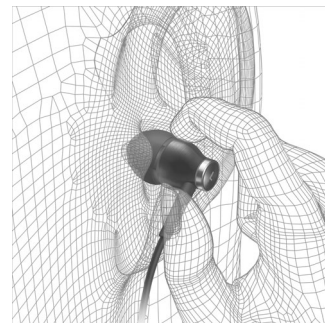

Highlights

Contoured earhook

The earhook stays put behind your ear even when you're on the move, keeping the earphone comfortably in place and sounding great. It's the part contacting the back of your ears and keeps the headphones on your ears.

24k Gold-plated plug

Rest assured that the precious metal gold finishing on the plug will give you a more reliable connection for better quality audio.

Air cushioned caps

Air in between the cap and the driver gives you a soft feel like a pillow as it reduces the pressure on your ears.

Bass beat vents

Bass beat vents allow air movement for better sound with a deep rich bass.

Flexi-grip design

The soft flexi-grip material that the body of the headphone is sheathed in enhances its performance and extends its durability. It protects the cable connection from damage that otherwise could occur due to repeated bending of the headphone body from frequent contact with the user's fingertips when being put on and removed.