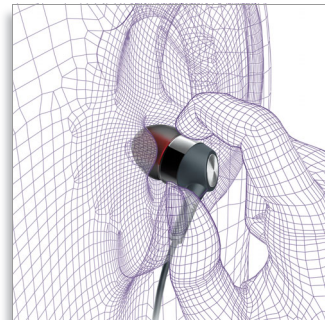

Highlights

Contoured earhook

The earhook stays put behind your ear even when you're on the move, keeping the earphone comfortably in place and sounding great. It's the part contacting the back of your ears and keeps the headphones on your ears.

24k Gold-plated plug

Rest assured that the precious metal gold finishing on the plug will give you a more reliable connection for better quality audio.

Air cushioned caps

Air in between the cap and the driver gives you a soft feel like a pillow as it reduces the pressure on your ears.

Bass beat vents

Bass beat vents allow air movement for better sound with a deep rich bass.

Flexi-grip design

The soft flexi-grip material that the body of the headphone is sheathed in enhances its performance and extends its durability. It protects the cable connection from damage that otherwise could occur due to repeated bending of the headphone body from frequent contact with the user's fingertips when being put on and removed.