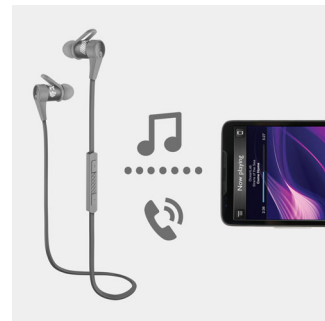

Wireless music and calls

When it comes to endless music listening pleasure and hassle-free switching between music and calls, nothing beats Bluetooth! To enjoy your favorite tunes, pair your Philips SHQ7300 with your Bluetooth-enabled smart phone or tablet – all it takes is a tap on each earshell's intuitive control to change the volume or pause a song, while you handle incoming and outgoing calls.