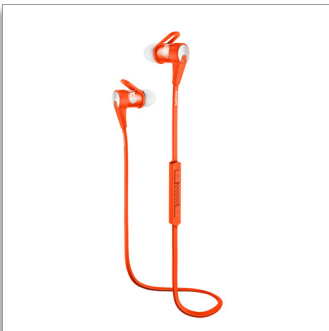

Philips ActionFit  
Bluetooth® sports  
headphones

6mm drivers/ closed-back  
In-ear

SHQ7300OR