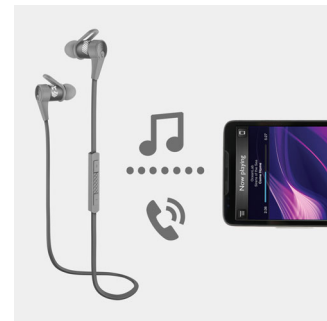

Wireless music and calls

When it comes to endless music listening pleasure and hassle-free switching between music and calls, nothing beats Bluetooth! To enjoy your favorite tunes, pair your Philips SHQ7300 with your Bluetooth-enabled smart phone or tablet – all it takes is a tap on each earshell's intuitive control to change the volume or pause a song, while you handle incoming and outgoing calls.