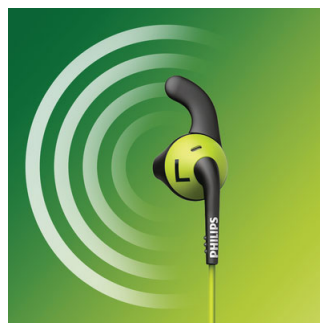

High performance sound

13.6mm drivers pump out high performance sound, pushing you to perform at your best.