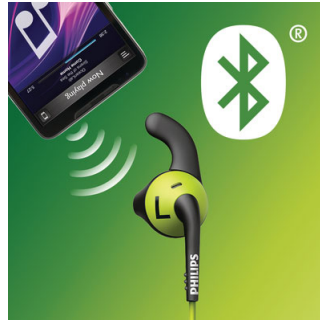

Intensity

- Open acoustics let sound in for better awareness and safety
- High performance sound pushes you further

Freedom

- Anti-slip rubber ear caps keep the headphone in - always.
- Bluetooth wireless connection for tangle-free workouts
- Control your music and pick up calls while training

protection

- Ideal for any workout with IPX2 sweat resistance
- Kevlar® reinforced cable for ultimate durability

PHILIPS

Highlights

Ambient sound awareness

Enjoy quality sound that doesn't block out the world around you. The open acoustic design lets ambient sound in, so you can stay aware of your surroundings and stay safer exercising in the outdoors.

Anti-slip rubber ear caps

C-shaped rubberized ear tips keep the Actionfit earphones tightly in your ear so you can focus on your workout, not on keeping them in.

Bluetooth 4.1

Bluetooth technology provides hassle-free wireless music.