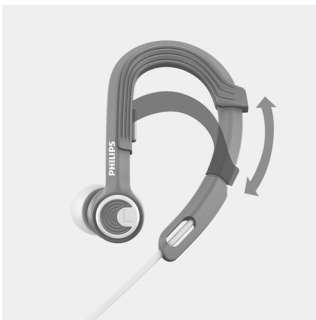

## 3 choices of ear tips sizes

3 ear tip sizes for the optimum fit

## 7.1g ultra lightweight design\*

Weighing in at just 7.1g, these Actionfit sports earphones are so light and comfortable that you will forget you are even wearing them. Perfect for keeping you going right through the hard final miles.

## Adjustable earhook

An adjustable ear hook ensures the ActionFit SHQ3300 headphones fit your ears perfectly. Just put the headphones on and slide the adjustable hook up or down for a snug fit. Whatever your workout or terrain, your headphones will stay on comfortably.