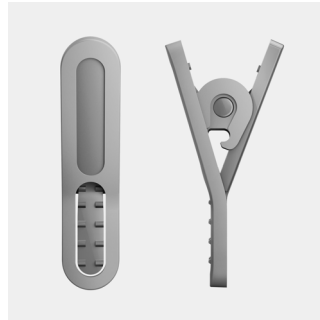

## 3 choices of ear tips sizes

3 ear tip sizes for the optimum fit

## 7.1g ultra lightweight design\*

Weighing in at just 7.1g, these Actionfit sports earphones are so light and comfortable that you will forget you are even wearing them. Perfect for keeping you going right through the hard final miles.

## Adjustable earhook

An adjustable ear hook ensures the ActionFit SHQ3300 headphones fit your ears perfectly. Just put the headphones on and slide the adjustable hook up or down for a snug fit. Whatever your workout or terrain, your headphones will stay on comfortably.

## Cable clip

A cable clip comes included with ActionFit earphones, keeping the cable out of your way while you push yourself harder.