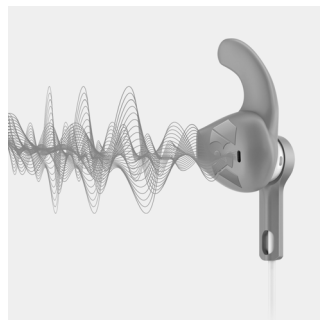

High performance sound

8.6mm neodymium drivers pump out high performance sound, pushing you to perform at your best.