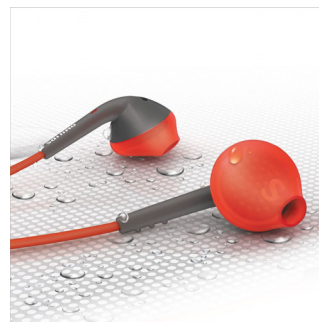

Sweat and rain resistant

ActionFit headphones are specially designed for any active lifestyle. Whatever your sports or workout preference, your headphones can handle the heat, wet and sweat! Crafted with premium water-resistant materials, your headphones are comfortable sweat- and rain-proof.