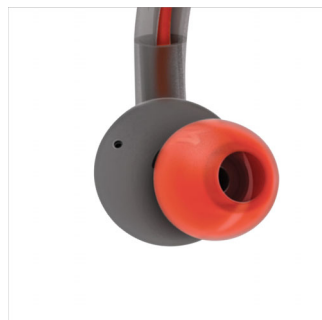

Powerful bass

There's nothing better than a solid groove to get you into your workout rhythm. With ActionFit headphones, your grooves are powered by superbly deep and dynamic bass that will boost any routine, letting you take it to a higher level.