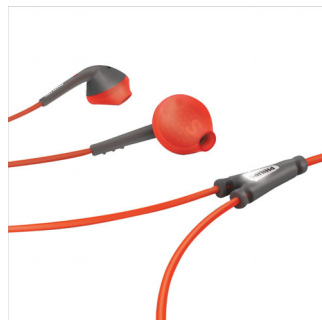

Excellent sound with added bass boost

- Excellent sound generated by 9mm drivers
- Powerful bass to boost motivation

PHILIPS

Highlights

Adjustable ear hook

With its patented adjustable ear hook, ActionFit headphones ensure the ultimate fit that's secure yet comfortable. Just hook the headphones on to your ears and slide the adjustable hook up or down to snugly fit your ear just so. Now you're all set to conquer any workout or terrain – your headphones are staying on, no matter what.

Clip and pouch

ActionFit headphones come with its own clip and pouch for easy cable management and safe storage. Enjoy a tangle-free workout with the clip, then stash your headphones in the breathable pouch. Don't sweat it!

Excellent sound

ActionFit headphones boast finely tuned 9mm drivers that are specifically designed to generate excellent sound. Sound so pristine and powerful that you'll easily immerse in your workout – and get the most out of your music and moves.

Kevlar-reinforced cable

Your ActionFit headphones are specially designed for durability and strength. Its Kevlar-coated cable is well protected against tearing and breaking, and can withstand extreme environments – and workouts.