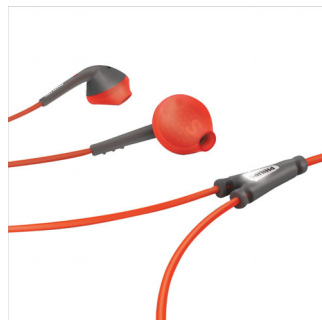

Kevlar-reinforced cable

Your ActionFit headphones are specially designed for durability and strength. Its Kevlar-coated cable is well protected against tearing and breaking, and can withstand extreme environments – and workouts.