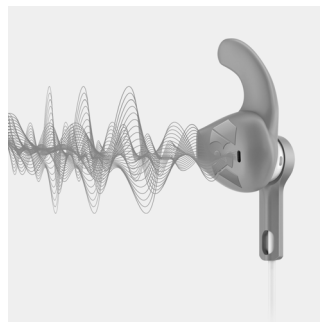

Push harder

- High performance sound drives peak performance
- Insert earphones provide sound isolation

Freedom

- 4.3g ultra lightweight design provides ultimate comfort*
- Stability ring increase secure fit in the ear
- 3 ear tip sizes for the optimum fit
- Cable clip included for tangle-free workout

Cable clip

A cable clip comes included with ActionFit earphones, keeping the cable out of your way while you push yourself harder.

Sporty carrying pouch for easy

Sporty carrying pouch for easy storage

Hands free call

Remote control and mic for switching from music to call

High performance sound

8.6mm neodymium drivers pump out high performance sound, pushing you to perform at your best.

Kevlar® Reinforced cable

Kevlar® reinforced headphone cables are tough enough to survive even the roughest of workouts.

Stability ring

A rubberized stability ring on the body of the earphones lock them in place when you put them in your ears so you need never worry about them dropping out.

Sound isolation

Insert earphones create a tight seal in the ear canal, resulting in a strong isolation effect. Our oval acoustics tubes are ergonomically optimized to ensure exceptional fit.