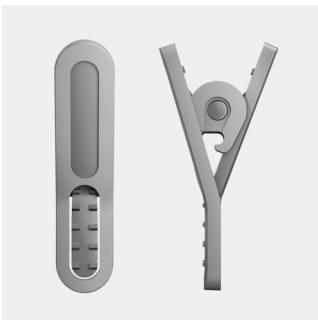

Push harder

- High performance sound drives peak performance
- Insert earphones provide sound isolation

Freedom

- 4.3g ultra lightweight design provides ultimate comfort*
- Stability ring increase secure fit in the ear
- 3 ear tip sizes for the optimum fit
- Cable clip included for tangle-free workout

PHILIPS

Sports headphones with mic
8.6mm drivers/closed-back In-ear

SHQ2305WS/00

Highlights

3 choices of ear tips sizes

3 ear tip sizes for the optimum fit

4.3g ultra lightweight design*

Weighing in at just 4.3g, these ActionFit sports earphones are so light and comfortable that you will forget you are even wearing them. Perfect for keeping you going right through the hard final miles.

Cable clip

A cable clip comes included with ActionFit earphones, keeping the cable out of your way while you push yourself harder.

Sporty carrying pouch for easy

Sporty carrying pouch for easy storage

Hands free call

Stability ring

A rubberized stability ring on the body of the earphones lock them in place when you put them in your ears so you need never worry about them dropping out.

Sound isolation

Insert earphones create a tight seal in the ear canal, resulting in a strong isolation effect. Our oval acoustics tubes are ergonomically optimized to ensure exceptional fit.