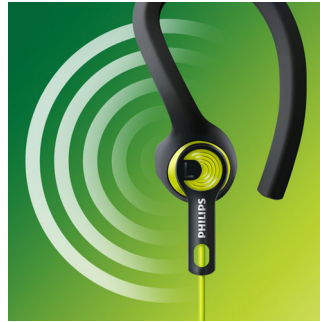

Protection

- Ideal for intense workouts with IPX4 water resistance
- Kevlar[®] reinforced cable for ultimate durability
- Washable after workouts

PHILIPS

Highlights

3 wearing styles

Personalise your fit. Choose between earhook, fins or earbud styles to keep the headphones firmly in your ear, so you can keep on moving.

Extra durable Kevlar® cable

Designed for durability and strength. Its Kevlar-coated cable is protected against tearing and breaking, withstanding extreme workouts.

High-performance sound

13.6-mm (0.5") drivers pump out high performance sound, pushing you to perform at your best.