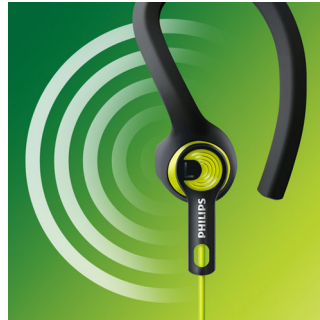

protection

- Ideal for intense workouts with IPX4 water resistance
- Kevlar[®] reinforced cable for ultimate durability
- Washable after workouts

PHILIPS

Highlights

3 wearing styles

Personalize your fit. Choose between earhook, fins or earbud styles to keep the headphones firmly in your ear, so you can keep on moving.

Extra durable Kevlar® cable

Designed for durability and strength. Its Kevlar-coated cable is protected against tearing and breaking, withstanding extreme workouts.

High performance sound

13.6mm drivers pump out high performance sound, pushing you to perform at your best.