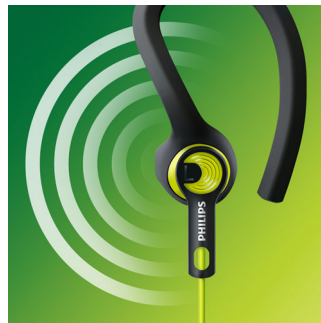

protection

- Ideal for intense workouts with IPX4 water resistance
- Kevlar® reinforced cable for ultimate durability
- Washable after workouts

PHILIPS

Highlights

3 wearing styles

Personalize your fit. Choose between earhook, fins or earbud styles to keep the headphones firmly in your ear, so you can keep on moving.

Extra durable Kevlar® cable

Designed for durability and strength. Its Kevlar-coated cable is protected against tearing and breaking, withstanding extreme workouts.

High performance sound

13.6mm drivers pump out high performance sound, pushing you to perform at your best.