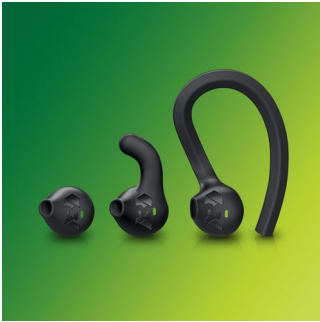

Philips ActionFit
Sports headphones

Best for outdoor use

Washable
Sweat/ water proof
Earbud

SHQ1400CL

PUSH YOUR LIMITS

Customizable fit sports earbuds

Philips Actionfit RunWild sports headphones push you to a new personal best. Feather-light and waterproof, with a customizable fit. Meanwhile high-power drivers deliver deep bass to keep your body moving.

Intensity

- High performance sound pushes you further
- Open acoustics let sound in for better awareness and safety

Freedom

- Extreme comfort for training: 4.69gm ultralight headphones
- Personalize your fit with ear hook, fin or earbud styles
- Cable clip included for tangle-free workout

protection

- Ideal for intense workouts with IPX4 water resistance
- Kevlar® reinforced cable for ultimate durability
- Washable after workouts

PHILIPS

Highlights

3 wearing styles

Personalize your fit. Choose between earhook, fins or earbud styles to keep the headphones firmly in your ear, so you can keep on moving.

Extra durable Kevlar® cable

Designed for durability and strength. Its Kevlar-coated cable is protected against tearing and breaking, withstanding extreme workouts.

High performance sound

13.6mm drivers pump out high performance sound, pushing you to perform at your best.