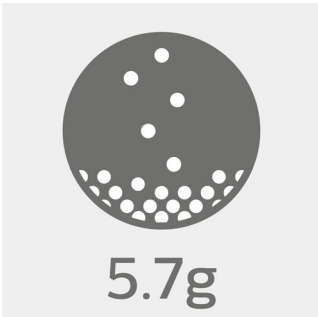

5.7g ultra lightweight design*

Weighing in at just 5.7g, these Actionfit sports earphones are so light and comfortable that you will forget you are even wearing them. Perfect for keeping you going right through the hard final miles.