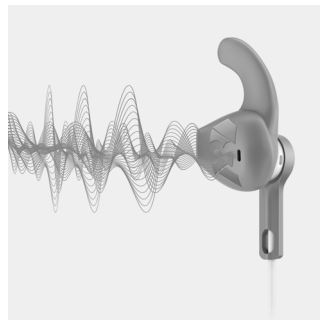

High performance sound

8.6mm neodymium drivers pump out high performance sound, pushing you to perform at your best.