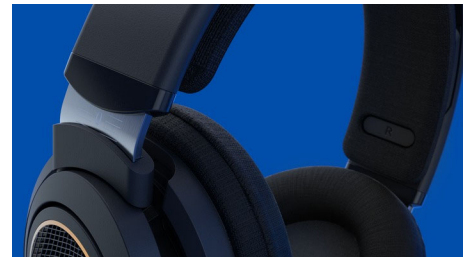

Beautiful sound for all your music

- 50 mm neodymium drivers. Perfectly tuned
- Crisp bass. Balanced midrange. Pristine high frequencies
- Open-back design. Spacious sound

Comfort fit

- Superb comfort and durability
- Adjustable steel headband. Double-layered headband cushion
- Light, breathable ear-cup cushions. For long listening
- Angled acoustic drivers fit your ear's natural geometry

UPC

- UPC: 8 40063 20141 5

SHP9600/00

Highlights

Open-back design.

Feel the music. Perfectly tuned 50 mm drivers deliver crisp bass, balanced midrange, and pristine high frequencies. The drivers are engineered to fit the ear's natural geometry, ensuring no detail is lost.

Superb comfort and durability

The headband is reinforced with durable steel, which adds just the right amount of tension for a secure fit. The double-layered headband cushion adds real comfort, and the breathable ear-cup cushions are perfect for long listening sessions.

Connect to any source.

Immerse in your favorite albums-on your smart device, home setup, TV, or laptop. The included cable boasts a gold-plated 6.3-3.5 mm jack adapter for the best connection when listening on audiophile-grade equipment.