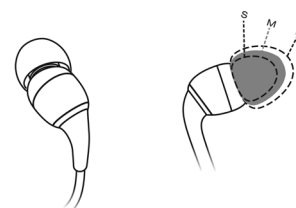

Highlights

Powerful sound

With powerful 9mm drivers these headphones deliver a balanced sound experience coupled with a punchy bass performance.

Smart reinforcement

Thanks to the tough tangle-free fabric cable and reinforced connectors these headphones are built to stand up to the wear and tear of your active lifestyle.

Customized fit

Three sizes of soft ear sleeves enable you to customize the Philips headphones to fit to your ears.

Comfortable for long wear

The deluxe ear sleeves enable you to wear your headphones for as long as you like without discomfort.