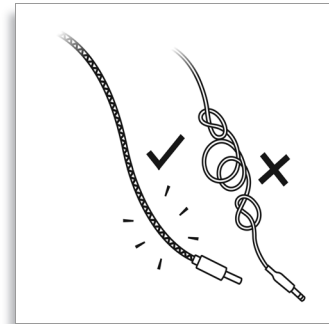

Highlights

Powerful sound

With powerful 9mm drivers these headphones deliver a balanced sound experience coupled with a punchy bass performance.

Smart reinforcement

Thanks to the tough tangle-free fabric cable and reinforced connectors these headphones are built to stand up to the wear and tear of your active lifestyle.