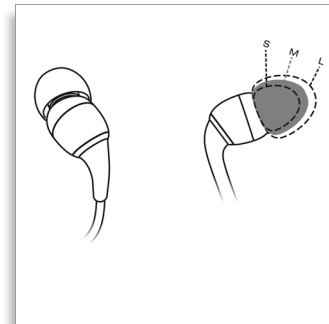

Highlights

Powerful sound

With powerful 9mm drivers these headphones deliver a balanced sound experience coupled with a punchy bass performance.

Smart reinforcement

Thanks to the tough tangle-free fabric cable and reinforced connectors these headphones are built to stand up to the wear and tear of your active lifestyle.

Customized fit

Three sizes of soft ear sleeves enable you to customize the Philips headphones to fit to your ears.

Comfortable for long wear

The deluxe ear sleeves enable you to wear your headphones for as long as you like without discomfort.