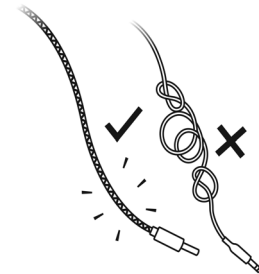

Powerful sound

With powerful 9mm drivers these headphones deliver a balanced sound experience coupled with a punchy bass performance.

Smart reinforcement

Thanks to the tough tangle-free fabric cable and reinforced connectors these headphones are built to stand up to the wear and tear of your active lifestyle.