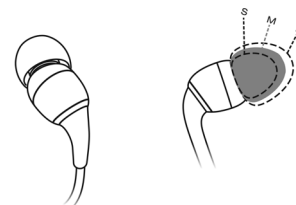

Powerful sound

With powerful 9mm drivers these headphones deliver a balanced sound experience coupled with a punchy bass performance.

Smart reinforcement

Thanks to the tough tangle-free fabric cable and reinforced connectors these headphones are built to stand up to the wear and tear of your active lifestyle.

Customized fit

Three sizes of soft ear sleeves enable you to customize the fit to your ears.

Comfortable for long wear

The deluxe ear sleeves enable you to wear your headphones for as long as you like without discomfort.