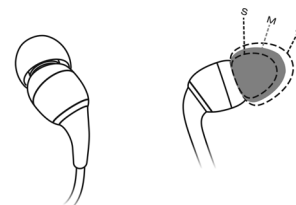

- Product dimensions (W x H x D):
1.22 x 2.35 x 2.55 cm
- Weight: 0.012 kg

Highlights

Powerful sound

With powerful 9mm drivers these headphones deliver a balanced sound experience coupled with a punchy bass performance.

Smart reinforcement

Thanks to the tough tangle-free fabric cable and reinforced connectors these headphones are built to stand up to the wear and tear of your active lifestyle.

Customized fit

Three sizes of soft ear sleeves enable you to customize the Philips headphones to fit to your ears.

Comfortable for long wear

The deluxe ear sleeves enable you to wear your headphones for as long as you like without discomfort.