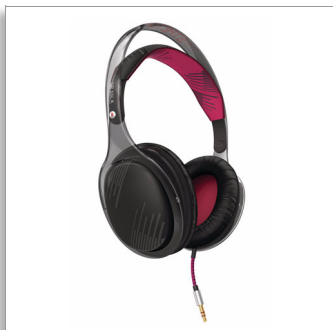

Philips O'Neill
THE STRETCH headband
headphones

40mm drivers/closed-back
Over-ear

SHO9560

The Stretch

Flexible and tough

The auto-fitting Stretch sets a new standard for durable high-def sound on the go. These robust bad boys are both super-flexible and super tough, while deluxe cushioning ensures 5-star comfort.

Powerful sound

- Dynamic 40mm drivers deliver deep, dynamic bass

Enhanced durability

- Super stretch headband for enhanced durability
- Cable stress relief to prevent breakage
- Tough tangle-free cable and reinforced connectors

Supreme comfort

- Sound isolating super soft ear cushions
- Auto fit cushioned headband

PHILIPS

O'NEILL

Highlights

High grade materials

The headband is constructed with a high grade nylon TR55 superstretch polymer ensuring these headphones are extremely tough and flexible.

Auto-fit

Thanks to the clever construction and stretchable inner band The Stretch self adjusts to fit every head perfectly each time.

Comfortable for long wear

The deluxe super soft ear cushions enable you to wear your headphones for as long as you like without discomfort.