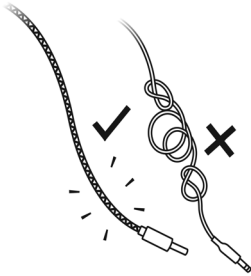

Supreme comfort

- Sound isolating super soft ear cushions
- Auto fit cushioned headband

PHILIPS

O'NEILL

Highlights

High grade materials

The headband is constructed with a high grade nylon TR55 superstretch polymer ensuring these headphones are extremely tough and flexible.

Smart reinforcement

Thanks to the tough tangle-free fabric cable and reinforced connectors these headphones are built to stand up to the wear and tear of your active lifestyle.

Cable stress relief

Inspired by the latest in ski technology the cable quickly disconnects from the headband whenever the cable is caught. Simply reconnect the cable to the cable stress relief of the headphone and you can continue enjoying your music.

Auto-fit

Thanks to the clever construction and stretchable inner band The Stretch self adjusts to fit every head perfectly each time.

Comfortable for long wear

The deluxe super soft ear cushions enable you to wear your headphones for as long as you like without discomfort.