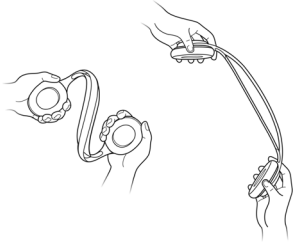

Powerful sound

- Dynamic 40mm drivers deliver deep, dynamic bass

Enhanced durability

- Super stretch headband for enhanced durability
- Cable stress relief to prevent breakage
- Tough tangle-free cable and reinforced connectors

Supreme comfort

- Sound isolating super soft ear cushions
- Auto fit cushioned headband

PHILIPS

O'NEILL

Highlights

High grade materials

The headband is constructed with a high grade nylon TR55 superstretch polymer ensuring these headphones are extremely tough and flexible.

Smart reinforcement

Thanks to the tough tangle-free fabric cable and reinforced connectors these headphones are built to stand up to the wear and tear of your active lifestyle.

Cable stress relief

Inspired by the latest in ski technology the cable quickly disconnects from the headband whenever the cable is caught. Simply reconnect the cable to the cable stress relief of the headphone and you can continue enjoying your music.

Auto-fit

Thanks to the clever construction and stretchable inner band The Stretch self adjusts to fit every head perfectly each time.

Comfortable for long wear

The deluxe super soft ear cushions enable you to wear your headphones for as long as you like without discomfort.