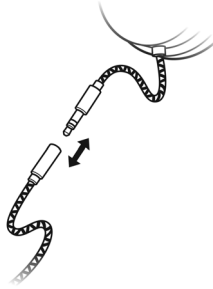

Supreme comfort

- Sound isolating super soft ear cushions
- Auto fit cushioned headband

PHILIPS

O'NEILL

Highlights

High grade materials

The headband is constructed with a high grade nylon TR55 superstretch polymer ensuring these headphones are extremely tough and flexible.

Smart reinforcement

Thanks to the tough tangle-free fabric cable and reinforced connectors these headphones are built to stand up to the wear and tear of your active lifestyle.

Cable stress relief

Inspired by the latest in ski technology the cable quickly disconnects from the headband whenever the cable is caught. Simply reconnect the cable to the cable stress relief of the headphone and you can continue enjoying your music.

Auto-fit

Thanks to the clever construction and stretchable inner band The Stretch self adjusts to fit every head perfectly each time.

Comfortable for long wear

The deluxe super soft ear cushions enable you to wear your headphones for as long as you like without discomfort.