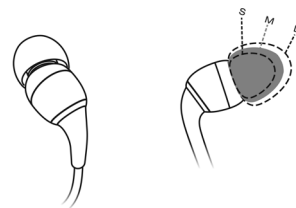

Comfortable for long wear

The deluxe ear sleeves enable you to wear your headphones for as long as you like without discomfort.