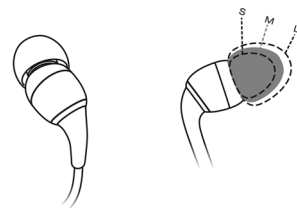

With powerful 9mm drivers these headphones deliver a balanced sound experience coupled with a punchy bass performance.

Smart reinforcement

Thanks to the tough tangle-free fabric cable and reinforced connectors these headphones are built to stand up to the wear and tear of your active lifestyle.

Customized fit

Three sizes of soft ear sleeves enable you to customize the Philips headphones to fit to your ears.

Comfortable for long wear

The deluxe ear sleeves enable you to wear your headphones for as long as you like without discomfort.