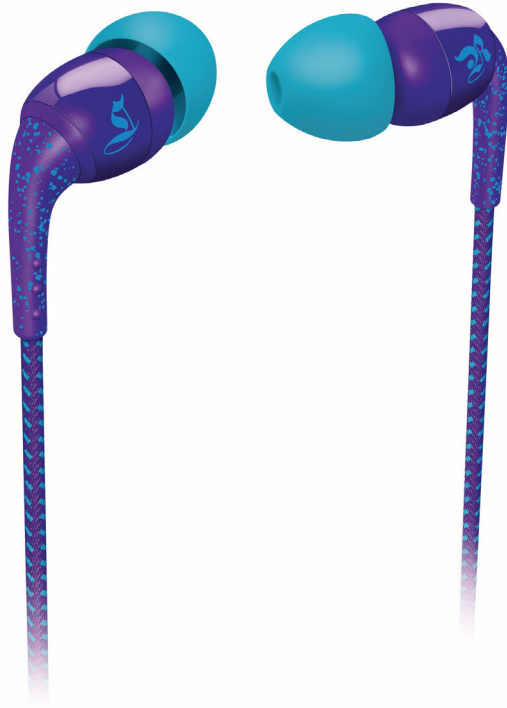

Philips O'Neill
THE SPECKED in ear
headphones

The Specked

Noise isolating and durable

Despite its compact size this headphone is truly specked. The 9mm drivers deliver an explosive sound performance whilst the three interchangeable & differently sized ear sleeves deliver a secure fit with enhanced sound isolation.

Powerful sound

- Powerful 9mm drivers deliver a deep, dynamic bass

Enhanced durability

- Tough tangle-free cable and reinforced connectors

Supreme comfort

- Sound isolating soft ear sleeves
- 3 sizes of ear sleeves for a customized fit

SHO9554

PHILIPS

O'NEILL

Specifications

Product dimensions

- Product dimensions (W x H x D):
1,22 x 2,35 x 2,55 cm
- Weight: 0,012 kg

Sound

- Acoustic system: Semi-open
- Magnet type: Neodymium
- Voice coil: CCAW
- Diaphragm: Mylar dome
- Frequency response: 6 - 23 500 Hz
- Impedance: 16 Ohm
- Maximum power input: 50 mW
- Sensitivity: 105 dB
- Speaker diameter: 8.6 mm
- Type: Dynamic

Connectivity

- Cable Connection: Symmetrical
- Cable length: 1.2 m
- Connector: 3.5 mm stereo
- Finishing of connector: 24k Gold-plated
- Type of cable: OFC

Packaging dimensions

- Type of shelf placement: Dummy