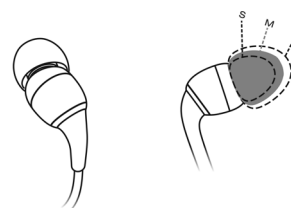

With powerful 9mm drivers these headphones deliver a balanced sound experience coupled with a punchy bass performance.

Smart reinforcement

Thanks to the tough tangle-free fabric cable and reinforced connectors these headphones are built to stand up to the wear and tear of your active lifestyle.

Customized fit

Three sizes of soft ear sleeves enable you to customize the Philips headphones to fit to your ears.

Comfortable for long wear

The deluxe ear sleeves enable you to wear your headphones for as long as you like without discomfort.