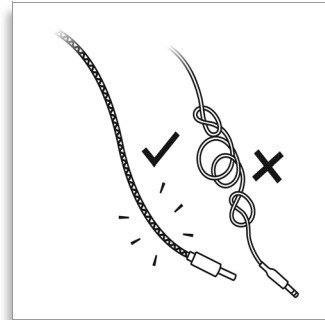

Product dimensions

- Product dimensions (W x H x D): 1.63 x 3.55 x 1.6 cm
- Weight: 0.013 kg

Highlights

Powerful sound

With powerful 13 mm drivers these headphones deliver a balanced sound experience coupled with an explosive bass performance.

Smart reinforcement

Thanks to the tough tangle-free fabric cable and reinforced connectors, these headphones are built to stand up to the wear and tear of your active lifestyle.

Comfortable for prolonged use