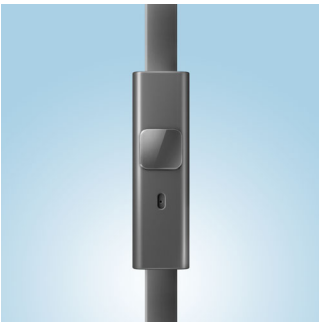

Built-in mic & remote control

Jump between music and calls with a flick of your finger using the built-in microphone and remote control. It makes staying connected with your music, and the people who matter, a breeze.