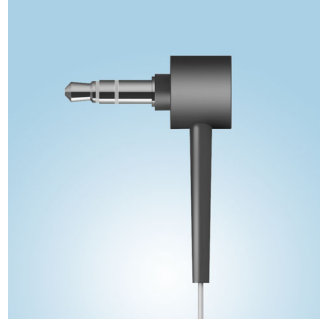

Prepare for impact

- L-shape connector enhances cable durability and lifespan
- Robust, modular design can withstand the toughest impact
- Earcans simply pop off if excessive force is applied
- Ultra-tough, tangle-free flat cable

Philips O'Neill
Headband headphones

O'Neill
On-ear
Black

SHO3305ZERO

PHILIPS

O'NEILL

Highlights

32mm neodymium drivers

Rock out to high quality tunes on the go with dynamic 32mm drivers that deliver crystal clear sound coupled with thumping bass.

L-shape connector

Enjoy music for longer with a reinforced L-shaped cable connector that makes these headphones more durable and longer lasting.

Safe release cans

Earcans simply pop off if excessive force is applied