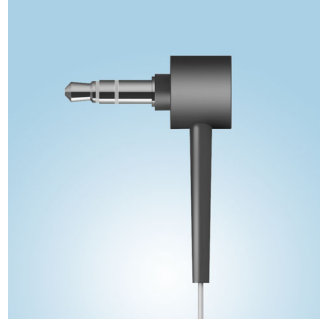

Prepare for impact

- L-shape connector enhances cable durability and lifespan
- Robust, modular design can withstand the toughest impact
- Earcans simply pop off if excessive force is applied
- Ultra-tough, tangle-free flat cable

Philips O'Neill
Headband headphones

O'Neill
On-ear
White

SHO3305STKR

PHILIPS

O'NEILL

Highlights

32mm neodymium drivers

Rock out to high quality tunes on the go with dynamic 32mm drivers that deliver crystal clear sound coupled with thumping bass.

L-shape connector

Enjoy music for longer with a reinforced L-shaped cable connector that makes these headphones more durable and longer lasting.

Safe release cans

Earcans simply pop off if excessive force is applied