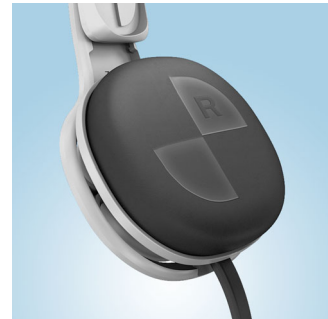

Soft, breathable cushions

Ultra-soft fabric ear cushions hug the contours of your ears comfortably and securely, creating a perfect seal that is so comfortable you might forget you have headphones on.