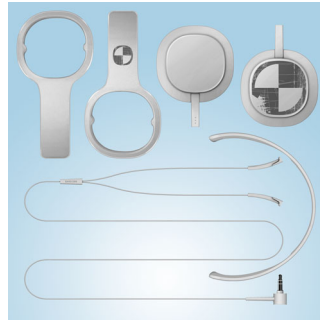

Modular design

Robust, modular design can withstand the toughest impact