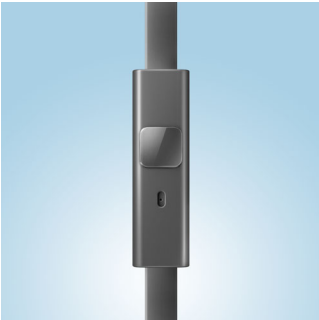

Prepare for impact

- L-shape connector enhances cable durability and lifespan
- Robust, modular design can withstand the toughest impact
- Earcans simply pop off if excessive force is applied
- Ultra-tough, tangle-free flat cable

L-shape connector

Enjoy music for longer with a reinforced L-shaped cable connector that makes these headphones more durable and longer lasting.

Safe release cans

Earcans simply pop off if excessive force is applied

Built-in mic & remote control

Jump between music and calls with a flick of your finger using the built-in microphone and remote control. It makes staying connected with your music, and the people who matter, a breeze.