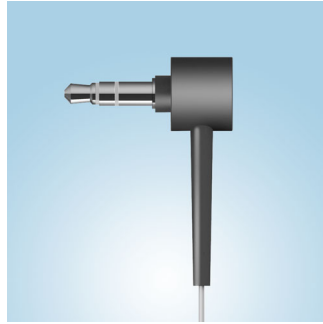

Prepare for impact

- L-shape connector enhances cable durability and lifespan
- Robust, modular design can withstand the toughest impact
- Earcans simply pop off if excessive force is applied
- Ultra-tough, tangle-free flat cable

Built-in mic & remote control

Jump between music and calls with a flick of your finger using the built-in microphone and remote control. It makes staying connected with your music, and the people who matter, a breeze.

Comfy and adjustable headband

Comfortable headband easily adjusts to every head size

L-shape connector

Enjoy music for longer with a reinforced L-shaped cable connector that makes these headphones more durable and longer lasting.