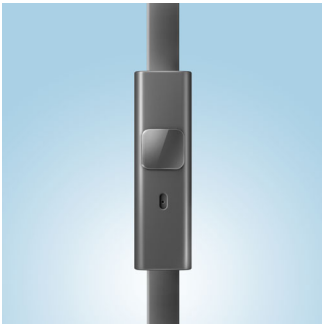

Prepare for impact

- L-shape connector enhances cable durability and lifespan
- Robust, modular design can withstand the toughest impact
- Earcans simply pop off if excessive force is applied
- Ultra-tough, tangle-free flat cable

Philips O'Neill
Headband headphones

- O'Neill
- On-ear
- White

SHO3305STKR

PHILIPS

O'NEILL

Highlights

32mm neodymium drivers

Rock out to high quality tunes on the go with dynamic 32mm drivers that deliver crystal clear sound coupled with thumping bass.

Built-in mic & remote control

Jump between music and calls with a flick of your finger using the built-in microphone and remote control. It makes staying connected with your music, and the people who matter, a breeze.

Comfy and adjustable headband

Comfortable headband easily adjusts to every head size

L-shape connector

Enjoy music for longer with a reinforced L-shaped cable connector that makes these headphones more durable and longer lasting.