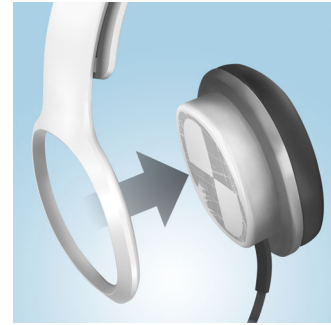

Built-in mic & remote control

Jump between music and calls with a flick of your finger using the built-in microphone and remote control. It makes staying connected with your music, and the people who matter, a breeze.

Comfy and adjustable headband

Comfortable headband easily adjusts to every head size

L-shape connector

Enjoy music for longer with a reinforced L-shaped cable connector that makes these headphones more durable and longer lasting.

hear and enjoy every sonic detail of your favorite tunes.

Safe release cans

Earcans simply pop off if excessive force is applied

Soft, breathable cushions

Ultra-soft fabric ear cushions hug the contours of your ears comfortably and securely, creating a perfect seal that is so comfortable you might forget you have headphones on.