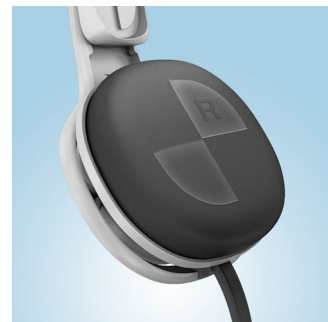

Soft, breathable cushions

Ultra-soft fabric ear cushions hug the contours of your ears comfortably and securely, creating a perfect seal that is so comfortable you might forget you have headphones on.