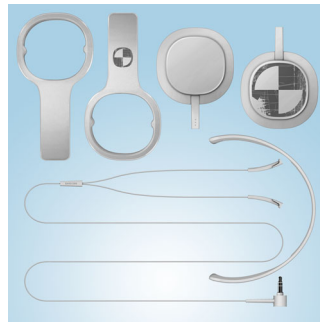

Modular design

Robust, modular design can withstand the toughest impact