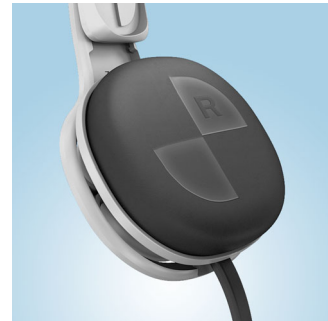

Soft, breathable cushions

Ultra-soft fabric ear cushions hug the contours of your ears comfortably and securely, creating a perfect seal that is so comfortable you might forget you have headphones on.