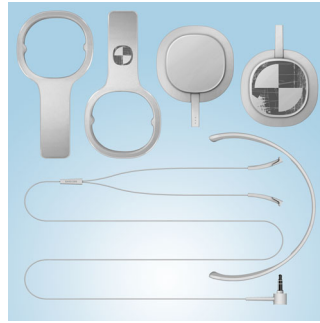

Modular design

Robust, modular design can withstand the toughest impact