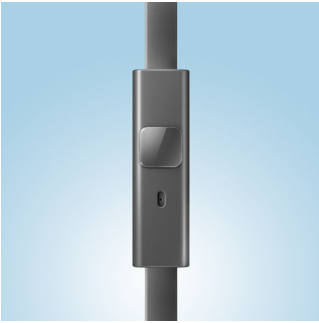

Built-in mic & remote control

Jump between music and calls with a flick of your finger using the built-in microphone and remote control. It makes staying connected with your music, and the people who matter, a breeze.