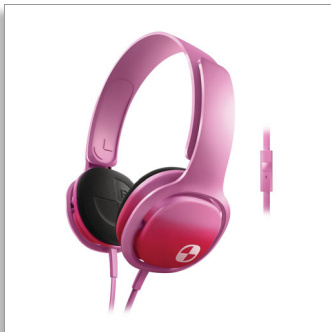

# Malia Manuel

MALIA MANUEL  
THE NEW GENERATION  
OF SURFING

Philips O'Neill  
Headband headphones

O'Neill  
On-ear  
Pink

SHO3305FIN

## Incredibly Explosive, lifelike Bass

Mix'n'Max Your Way to a louder Life

Live life to the max with the Cruz Headphones and submerge yourself in bass so rich you'll feel it deep down inside! With a simple plug'n'play design, you can now pop out and crank up the volume any time the mood hit you!

### Mind-blowing sound

- 32mm neodymium drivers deliver dynamic larger-than-life bass
- Quickly flip from music to calls via a built-in mic & remote
- Get deep down into the groove with on-ear isolating cushions