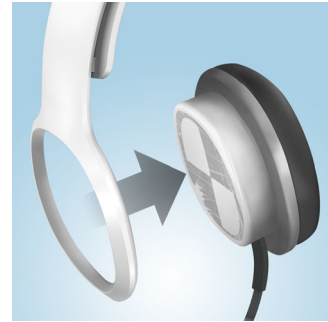

Safe release cans

Earcans simply pop off if excessive force is applied