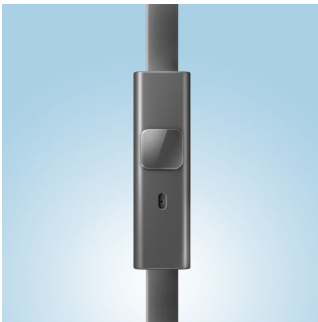

Built-in mic & remote control

Jump between music and calls with a flick of your finger using the built-in microphone and remote control. It makes staying connected with your music, and the people who matter, a breeze.