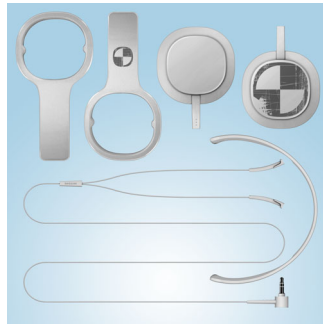

Prepare for impact

- L-shape connector enhances cable durability and lifespan
- Robust, modular design can withstand the toughest impact
- Earcans simply pop off if excessive force is applied
- Ultra-tough, tangle-free flat cable

Jump between music and calls with a flick of your finger using the built-in microphone and remote control. It makes staying connected with your music, and the people who matter, a breeze.

Comfy and adjustable headband

Comfortable headband easily adjusts to every head size

L-shape connector

Enjoy music for longer with a reinforced L-shaped cable connector that makes these headphones more durable and longer lasting.

Modular design