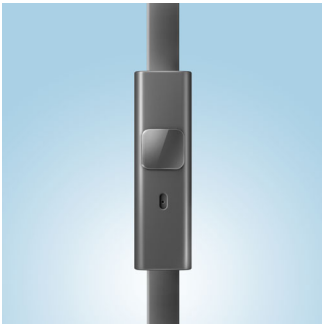

Prepare for impact

- L-shape connector enhances cable durability and lifespan
- Robust, modular design can withstand the toughest impact
- Earcans simply pop off if excessive force is applied
- Ultra-tough, tangle-free flat cable

PHILIPS

O'NEILL

Highlights

32mm neodymium drivers

Rock out to high quality tunes on the go with dynamic 32mm drivers that deliver crystal clear sound coupled with thumping bass.

Built-in mic & remote control

Jump between music and calls with a flick of your finger using the built-in microphone and remote control. It makes staying connected with your music, and the people who matter, a breeze.

Comfy and adjustable headband

Comfortable headband easily adjusts to every head size

L-shape connector

Enjoy music for longer with a reinforced L-shaped cable connector that makes these headphones more durable and longer lasting.

Modular design