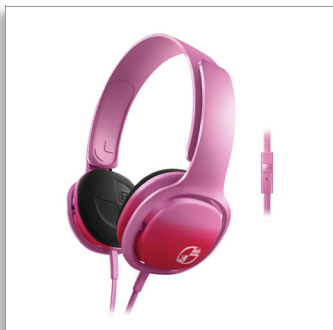

Malia Manuel

MALIA MANUEL
THE NEW GENERATION

Philips O'Neill
Headband headphones

- O'Neill
- On-ear
- Pink

SHO3305FIN

Incredibly Explosive, lifelike Bass

Mix'n'Max Your Way to a louder Life

Live life to the max with the Cruz Headphones and submerge yourself in bass so rich you'll feel it deep down inside! With a simple plug'n'play design, you can now pop out and crank up the volume any time the mood hit you!

Supreme comfort

- Comfortable headband easily adjusts to every head size
- Soft, breathable fabric cushions ensure long wearing comfort

Mind-blowing sound

- 32mm neodymium drivers deliver dynamic larger-than-life bass
- Quickly flip from music to calls via a built-in mic & remote
- Get deep down into the groove with on-ear isolating cushions

PHILIPS

O'NEILL

Highlights

32mm neodymium drivers

Rock out to high quality tunes on the go with dynamic 32mm drivers that deliver crystal clear sound coupled with thumping bass.

Built-in mic & remote control

Comfortable headband easily adjusts to every head size

L-shape connector

Enjoy music for longer with a reinforced L-shaped cable connector that makes these headphones more durable and longer lasting.

Modular design