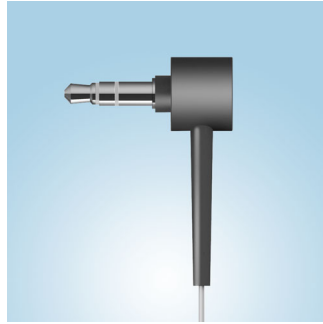

Prepare for impact

- L-shape connector enhances cable durability and lifespan
- Robust, modular design can withstand the toughest impact
- Earcans simply pop off if excessive force is applied
- Ultra-tough, tangle-free flat cable

PHILIPS

O'NEILL

Highlights

32mm neodymium drivers

Rock out to high quality tunes on the go with dynamic 32mm drivers that deliver crystal clear sound coupled with thumping bass.

Built-in mic & remote control

Comfortable headband easily adjusts to every head size

L-shape connector

Enjoy music for longer with a reinforced L-shaped cable connector that makes these headphones more durable and longer lasting.

Modular design