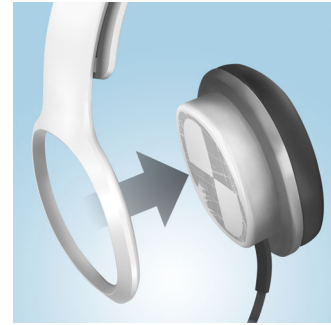

Jump between music and calls with a flick of your finger using the built-in microphone and remote control. It makes staying connected with your music, and the people who matter, a breeze.

Comfy and adjustable headband

Comfortable headband easily adjusts to every head size

L-shape connector

Enjoy music for longer with a reinforced L-shaped cable connector that makes these headphones more durable and longer lasting.

Modular design

hear and enjoy every sonic detail of your favorite tunes.

Safe release cans

Earcans simply pop off if excessive force is applied

Soft, breathable cushions

Ultra-soft fabric ear cushions hug the contours of your ears comfortably and securely, creating a perfect seal that is so comfortable you might forget you have headphones on.