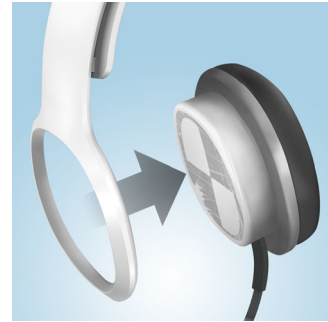

Supreme comfort

- Comfortable headband easily adjusts to every head size
- Soft, breathable fabric cushions ensure long wearing comfort

Mind-blowing sound

- 32mm neodymium drivers deliver dynamic larger-than-life bass
- Quickly flip from music to calls via a built-in mic & remote
- Get deep down into the groove with on-ear isolating cushions

Prepare for impact

- L-shape connector enhances cable durability and lifespan
- Robust, modular design can withstand the toughest impact
- Earcans simply pop off if excessive force is applied
- Ultra-tough, tangle-free flat cable

PHILIPS

O'NEILL

Highlights

32mm neodymium drivers

Rock out to high quality tunes on the go with dynamic 32mm drivers that deliver crystal clear sound coupled with thumping bass.

L-shape connector

Enjoy music for longer with a reinforced L-shaped cable connector that makes these headphones more durable and longer lasting.

Safe release cans

Earcans simply pop off if excessive force is applied

Built-in mic & remote control

Jump between music and calls with a flick of your finger using the built-in microphone and remote control. It makes staying connected with your music, and the people who matter, a breeze.