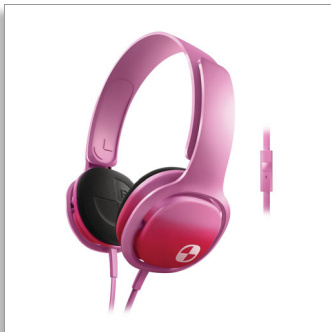

Malia Manuel

MALIA MANUEL
THE NEW GENERATION
OF SURFING

Philips O'Neill
Headband headphones

O'Neill
On-ear
Pink

SHO3305FIN

Incredibly Explosive, lifelike Bass

Mix'n'Max Your Way to a louder Life

Live life to the max with the Cruz Headphones and submerge yourself in bass so rich you'll feel it deep down inside! With a simple plug'n'play design, you can now pop out and crank up the volume any time the mood hit you!

Supreme comfort

- Comfortable headband easily adjusts to every head size
- Soft, breathable fabric cushions ensure long wearing comfort

Mind-blowing sound

- 32mm neodymium drivers deliver dynamic larger-than-life bass
- Quickly flip from music to calls via a built-in mic & remote
- Get deep down into the groove with on-ear isolating cushions

Prepare for impact

- L-shape connector enhances cable durability and lifespan
- Robust, modular design can withstand the toughest impact
- Earcans simply pop off if excessive force is applied
- Ultra-tough, tangle-free flat cable

PHILIPS

O'NEILL

Highlights

32mm neodymium drivers

Rock out to high quality tunes on the go with dynamic 32mm drivers that deliver crystal clear sound coupled with thumping bass.

L-shape connector

Enjoy music for longer with a reinforced L-shaped cable connector that makes these headphones more durable and longer lasting.