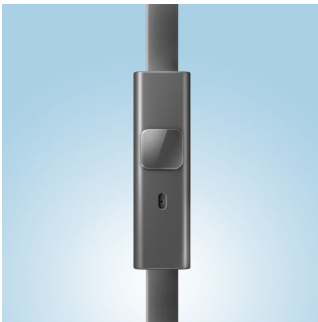

Prepare for impact

- L-shape connector enhances cable durability and lifespan
- Robust, modular design can withstand the toughest impact
- Earcans simply pop off if excessive force is applied
- Ultra-tough, tangle-free flat cable

PHILIPS

O'NEILL

Highlights

32mm neodymium drivers

Rock out to high quality tunes on the go with dynamic 32mm drivers that deliver crystal clear sound coupled with thumping bass.

L-shape connector

Enjoy music for longer with a reinforced L-shaped cable connector that makes these headphones more durable and longer lasting.

Safe release cans

Earcans simply pop off if excessive force is applied

Built-in mic & remote control

Jump between music and calls with a flick of your finger using the built-in microphone and remote control. It makes staying connected with your music, and the people who matter, a breeze.