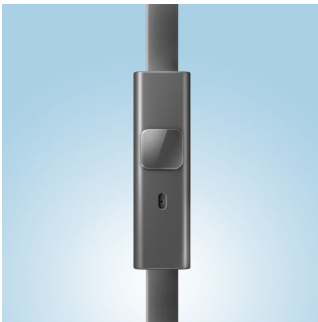

Prepare for impact

- L-shape connector enhances cable durability and lifespan
- Robust, modular design can withstand the toughest impact
- Earcans simply pop off if excessive force is applied
- Ultra-tough, tangle-free flat cable

L-shape connector

Enjoy music for longer with a reinforced L-shaped cable connector that makes these headphones more durable and longer lasting.

Safe release cans

Earcans simply pop off if excessive force is applied

Built-in mic & remote control

Jump between music and calls with a flick of your finger using the built-in microphone and remote control. It makes staying connected with your music, and the people who matter, a breeze.