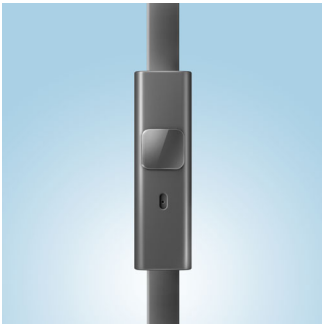

Prepare for impact

- L-shape connector enhances cable durability and lifespan
- Robust, modular design can withstand the toughest impact
- Earcans simply pop off if excessive force is applied
- Ultra-tough, tangle-free flat cable

Philips O'Neill
Headband headphones

- O'Neill
- On-ear
- Blue & Red

SHO3305BOARD

PHILIPS

O'NEILL

Highlights

32mm neodymium drivers

Rock out to high quality tunes on the go with dynamic 32mm drivers that deliver crystal clear sound coupled with thumping bass.

Built-in mic & remote control

Jump between music and calls with a flick of your finger using the built-in microphone and remote control. It makes staying connected with your music, and the people who matter, a breeze.

Comfy and adjustable headband

Comfortable headband easily adjusts to every head size

L-shape connector

Enjoy music for longer with a reinforced L-shaped cable connector that makes these headphones more durable and longer lasting.