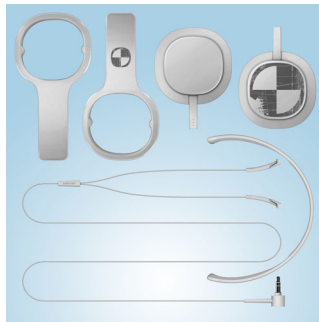

Modular design

Robust, modular design can withstand the toughest impact