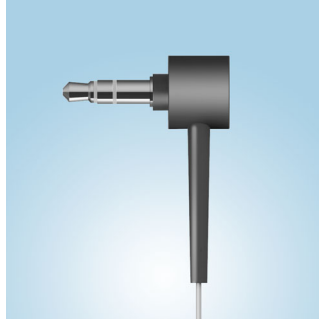

L-shape connector

Enjoy music for longer with a reinforced L-shaped cable connector that makes these headphones more durable and longer lasting.

enjoy long lasting comfort, these cushions help you hear and enjoy every sonic detail of your favorite tunes.