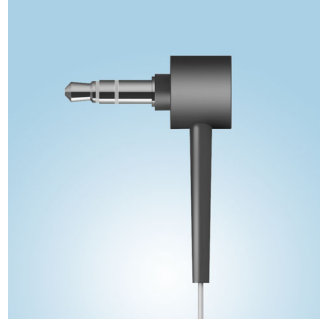

Prepare for impact

- L-shape connector enhances cable durability and lifespan
- Robust, modular design can withstand the toughest impact
- Earcans simply pop off if excessive force is applied
- Ultra-tough, tangle-free flat cable

PHILIPS

O'NEILL

Headband headphones
O'Neill On-ear, Green

SHO3300MINT/00

Highlights

32mm neodymium drivers

Rock out to high quality tunes on the go with dynamic 32mm drivers that deliver crystal clear sound coupled with thumping bass.

L-shape connector

Enjoy music for longer with a reinforced L-shaped cable connector that makes these headphones more durable and longer lasting.

enjoy long lasting comfort, these cushions help you hear and enjoy every sonic detail of your favorite tunes.