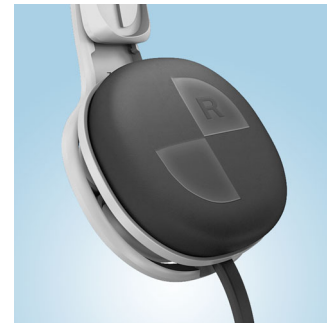

Soft, breathable cushions

Ultra-soft fabric ear cushions hug the contours of your ears comfortably and securely, creating a perfect seal that is so comfortable you might forget you have headphones on.