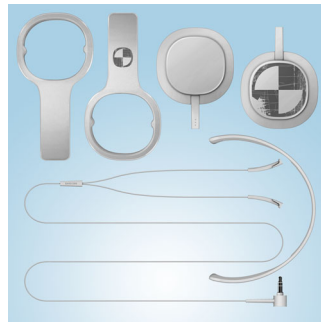

32mm neodymium drivers

Rock out to high quality tunes on the go with dynamic 32mm drivers that deliver crystal clear sound coupled with thumping bass.

L-shape connector

Enjoy music for longer with a reinforced L-shaped cable connector that makes these headphones more durable and longer lasting.

Comfortable headband easily adjusts to every head size

Modular design

Robust, modular design can withstand the toughest impact

Soft, breathable cushions

Ultra-soft fabric ear cushions hug the contours of your ears comfortably and securely, creating a perfect seal that is so comfortable you might forget you have headphones on.