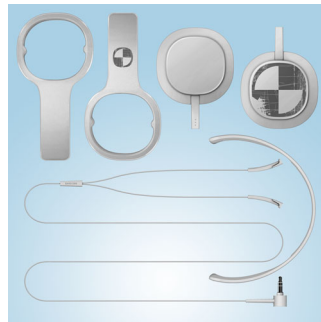

Modular design

Robust, modular design can withstand the toughest impact