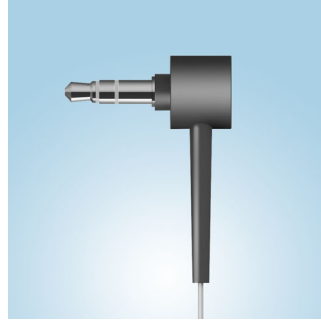

L-shape connector

Enjoy music for longer with a reinforced L-shaped cable connector that makes these headphones more durable and longer lasting.

enjoy long lasting comfort, these cushions help you hear and enjoy every sonic detail of your favorite tunes.