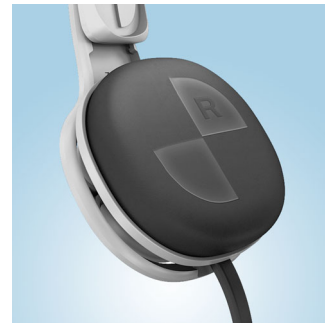

Soft, breathable cushions

Ultra-soft fabric ear cushions hug the contours of your ears comfortably and securely, creating a perfect seal that is so comfortable you might forget you have headphones on.