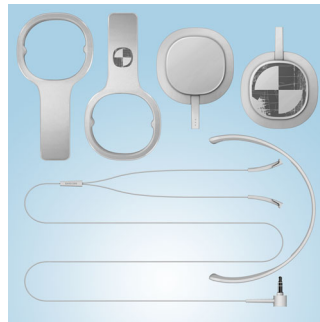

L-shape connector

Enjoy music for longer with a reinforced L-shaped cable connector that makes these headphones more durable and longer lasting.

enjoy long lasting comfort, these cushions help you hear and enjoy every sonic detail of your favorite tunes.

Safe release cans

Earcans simply pop off if excessive force is applied

Comfy and adjustable headband

Comfortable headband easily adjusts to every head size

Modular design

Robust, modular design can withstand the toughest impact